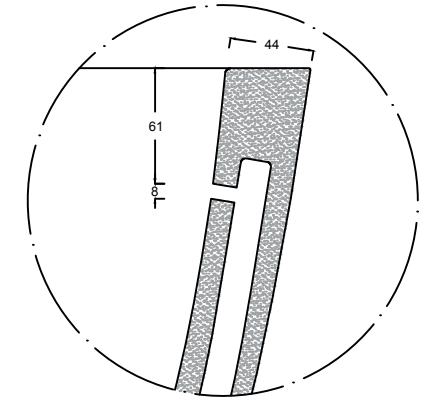

PLAN VIEW

SECTION B:B

SECTION A:A

All dimensions in mm

DETAIL A  
SCALE: 1:4

DETAIL B  
SCALE: 1:4

DETAIL C  
SCALE: 1:4

Corian.

ARCHIVE NBR: <b>ARCHIVE 3</b>	CUSTOMER NAME:
FILE NAME/FORMAT: DUPONT_CORIAN_DELIGHT8430_2D.DWG	APPLICATION/DESCRIPTION: <b>Bath/ Bathtub</b>
MODEL NAME: <b>DELIGHT 8430</b>	DOCUMENT STATUS: <b>FINAL</b>
CREATED BY: <b>KS</b>	CODE: <b>D3-8430-05</b>
APPROVED BY:	APPROVAL DATE:
LAUNCH DATE: <b>01/07/2016</b>	DATE OF ISSUE: <b>01/07/2016</b>
SCALE: <b>1:10 in A3</b>	REV. NBR/DATE: