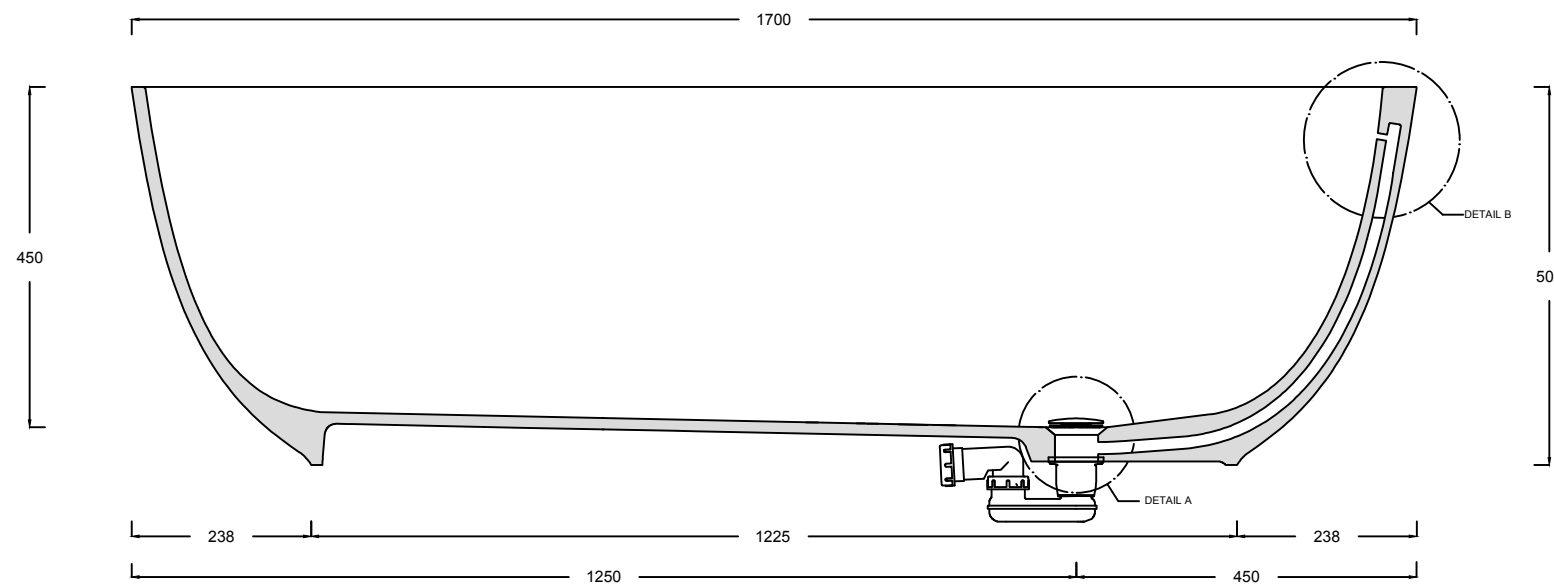

PLAN VIEW

SECTION B:B

SECTION A:A

All dimensions in mm

DETAIL A  
SCALE: 1:4

DETAIL B  
SCALE: 1:4

DETAIL C  
SCALE: 1:4

Corian.

ARCHIVE NBR: <b>ARCHIVE 3</b>	CUSTOMER NAME:
FILE NAME/FORMAT: DUPONT_CORIAN_DELIGHT8430_2D.DWG	APPLICATION/DESCRIPTION: <b>Bath/ Bathtub</b>
MODEL NAME: <b>DELIGHT 8430</b>	DOCUMENT STATUS: <b>FINAL</b>
CREATED BY: <b>KS</b>	CODE: <b>D3-8430-05</b>
APPROVED BY:	APPROVAL DATE:
LAUNCH DATE: <b>01/07/2016</b>	DATE OF ISSUE: <b>01/07/2016</b>
SCALE: <b>1:10 in A3</b>	REV. NBR/DATE: