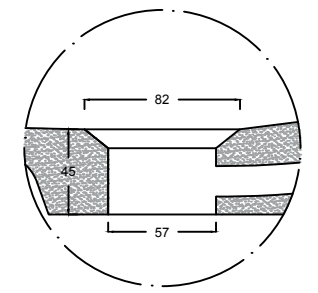

PLAN VIEW

SECTION B:B

SECTION A:A

All dimensions in mm

DETAIL A  
SCALE: 1:4

DETAIL B  
SCALE: 1:4

DETAIL C  
SCALE: 1:4

Corian.

ARCHIVE NBR: <b>ARCHIVE 3</b>	CUSTOMER NAME:
FILE NAME/FORMAT: DUPONT_CORIAN_DELIGHT8430_2D.DWG	APPLICATION/DESCRIPTION: <b>Bath/ Bathtub</b>
MODEL NAME: <b>DELIGHT 8430</b>	DOCUMENT STATUS: <b>FINAL</b>
CREATED BY: <b>KS</b>	CODE: <b>D3-8430-05</b>
APPROVED BY:	APPROVAL DATE:
LAUNCH DATE: <b>01/07/2016</b>	DATE OF ISSUE: <b>01/07/2016</b>
SCALE: <b>1:10 in A3</b>	REV. NBR/DATE: