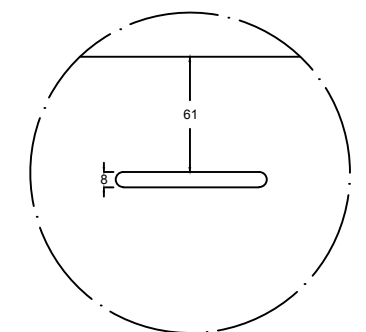

PLAN VIEW

SECTION B:B

SECTION A:A

All dimensions in mm

DETAIL A  
SCALE: 1:4

DETAIL B  
SCALE: 1:4

DETAIL C  
SCALE: 1:4

Corian.

ARCHIVE NBR: <b>ARCHIVE 3</b>	CUSTOMER NAME:
FILE NAME/FORMAT: DUPONT_CORIAN_DELIGHT8430_2D.DWG	APPLICATION/DESCRIPTION: <b>Bath/ Bathtub</b>
MODEL NAME: <b>DELIGHT 8430</b>	DOCUMENT STATUS: <b>FINAL</b>
CREATED BY: <b>KS</b>	CODE: <b>D3-8430-05</b>
APPROVED BY:	APPROVAL DATE:
LAUNCH DATE: <b>01/07/2016</b>	DATE OF ISSUE: <b>01/07/2016</b>
SCALE: <b>1:10 in A3</b>	REV. NBR/DATE: